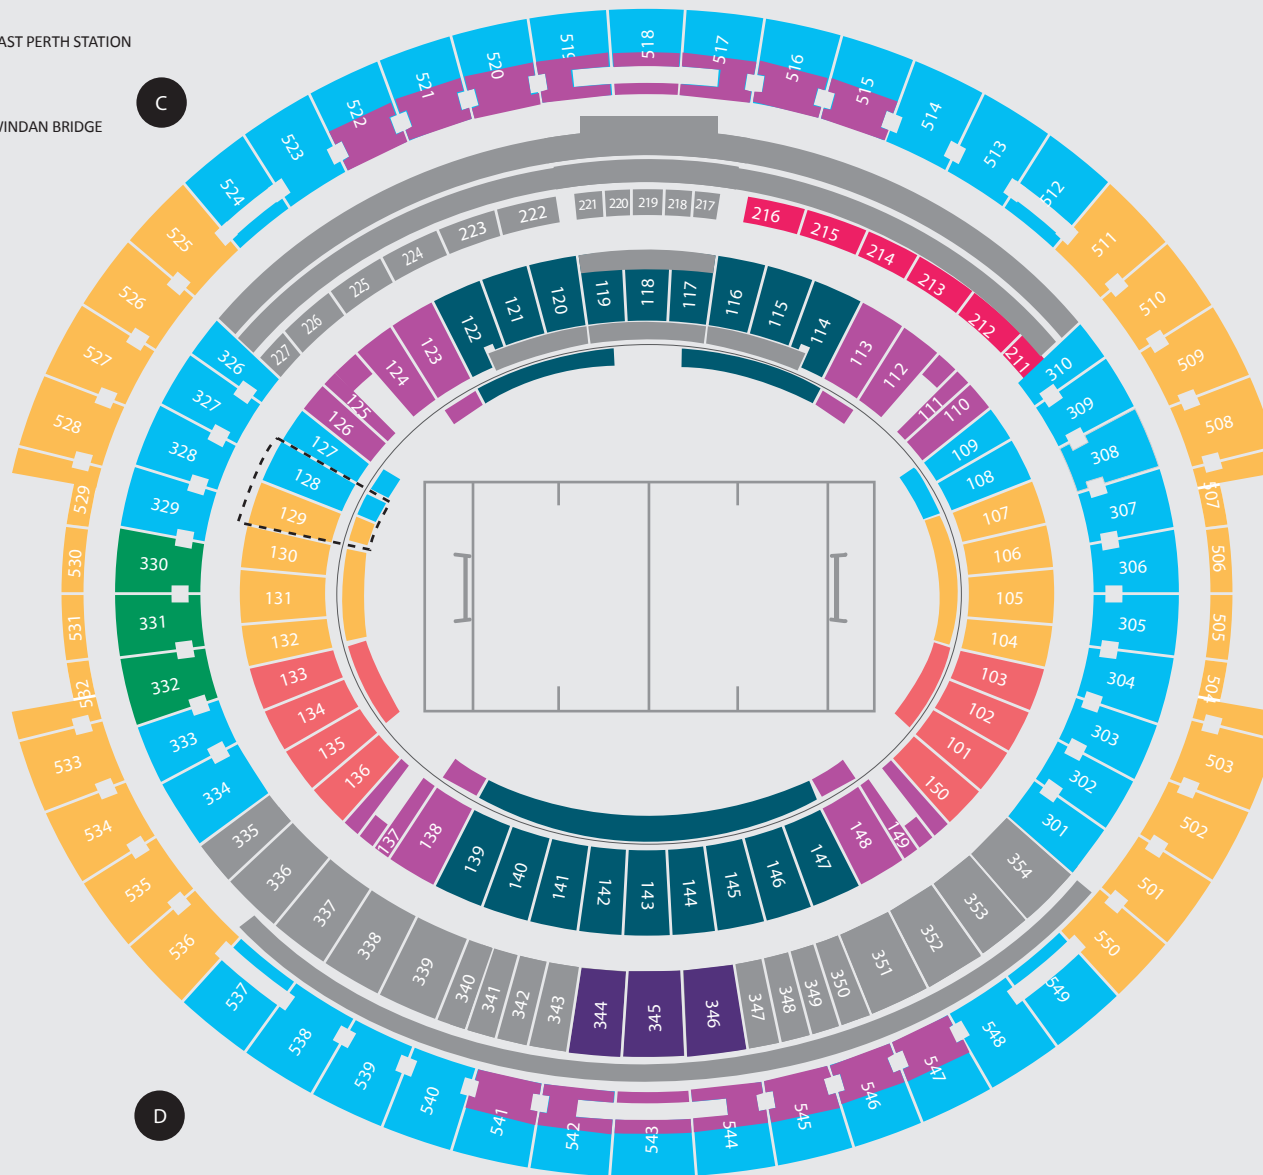

P EAST PERTH CAR PARKS

EAST PERTH STATION

WINDAN BRIDGE **C**

PERTH STADIUM

PERTH STADIUM STATION

TAXI

VICTORIA PARK DRIVE

P EAST PERTH & CBD CAR PARKS

SWAN RIVER
PEDESTRIAN BRIDGE &
NELSON AVE BUS STAND

PERTH STADIUM BUS STATION

- Ultimate Experience
- Diamond
- Bronze
- Premium Hospitality
- Platinum Terrace
- Gold
- Supporters
- Riverview Family Zone
- Silver
- Alcohol Free

Gates

PERTH NRL DOUBLE HEADER

SATURDAY 10 MARCH 2018

MAP NOT TO SCALE
SUBJECT TO CHANGE

SWAN RIVER