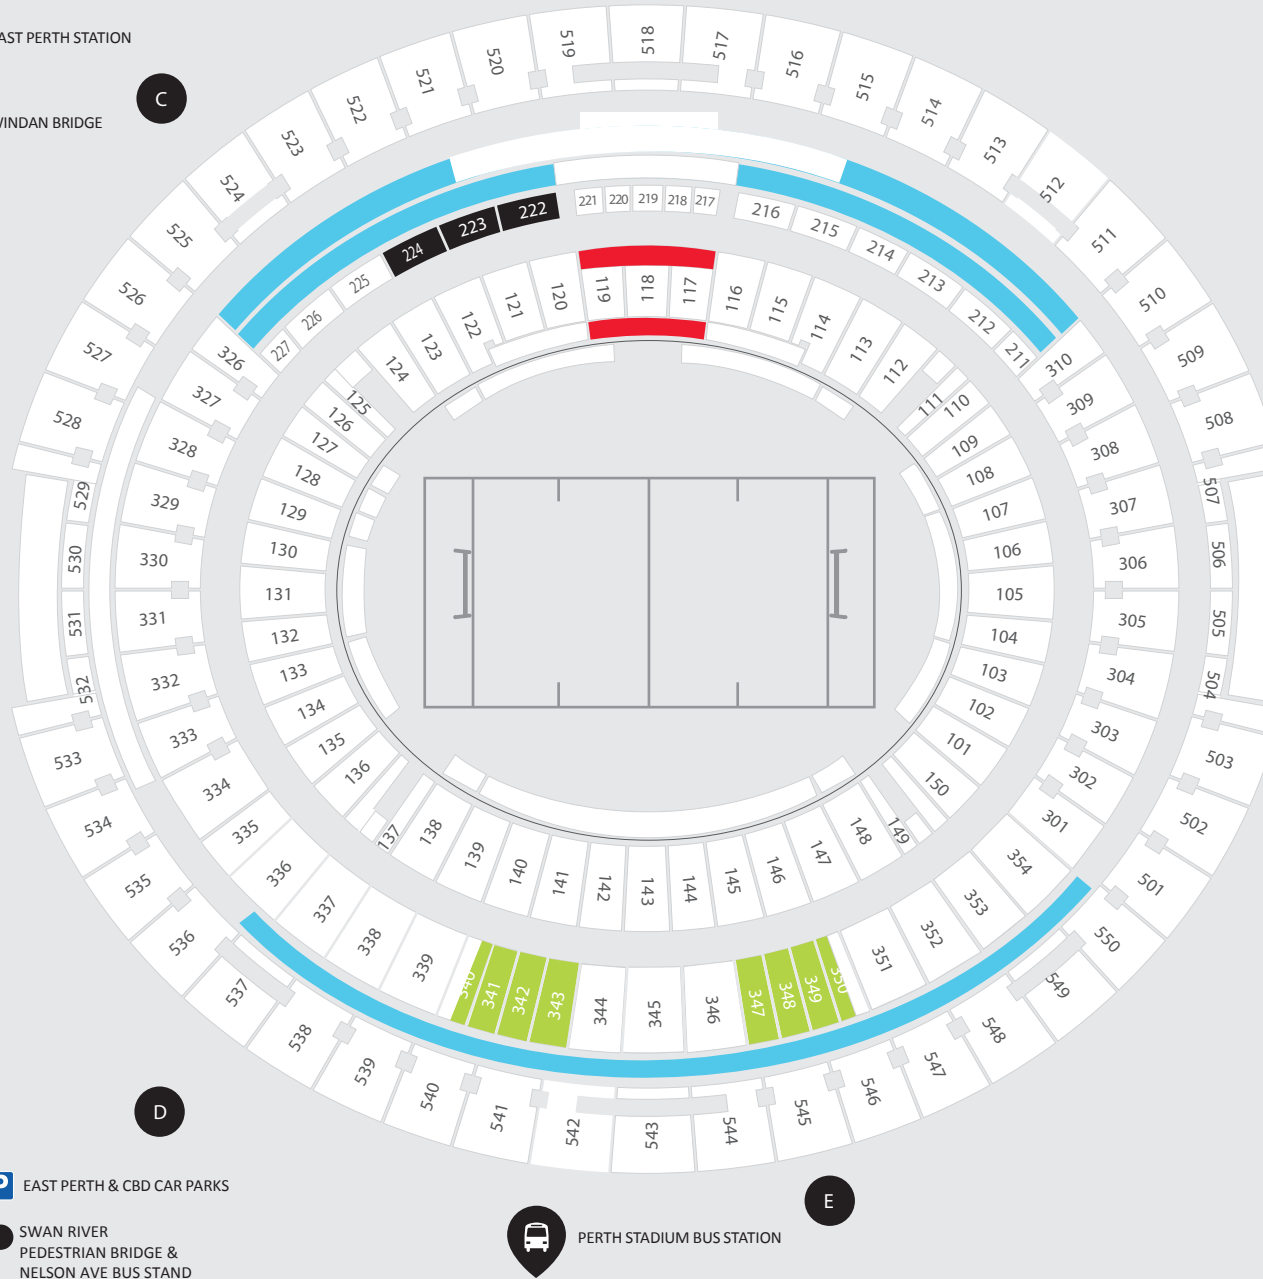

P EAST PERTH CAR PARKS

EAST PERTH STATION

WINDAN BRIDGE

C

PERTH STADIUM

PERTH STADIUM STATION

TAXI

B

A

VICTORIA PARK DRIVE

D

P EAST PERTH & CBD CAR PARKS

SWAN RIVER
PEDESTRIAN BRIDGE &
NELSON AVE BUS STAND

PERTH STADIUM BUS STATION

E

PERTH NRL DOUBLE HEADER

SATURDAY 10 MARCH 2018

Private Suites

Open Corporate Boxes (Open Air)

Captain's Club

Inner Sanctum

Gates

MAP NOT TO SCALE
SUBJECT TO CHANGE