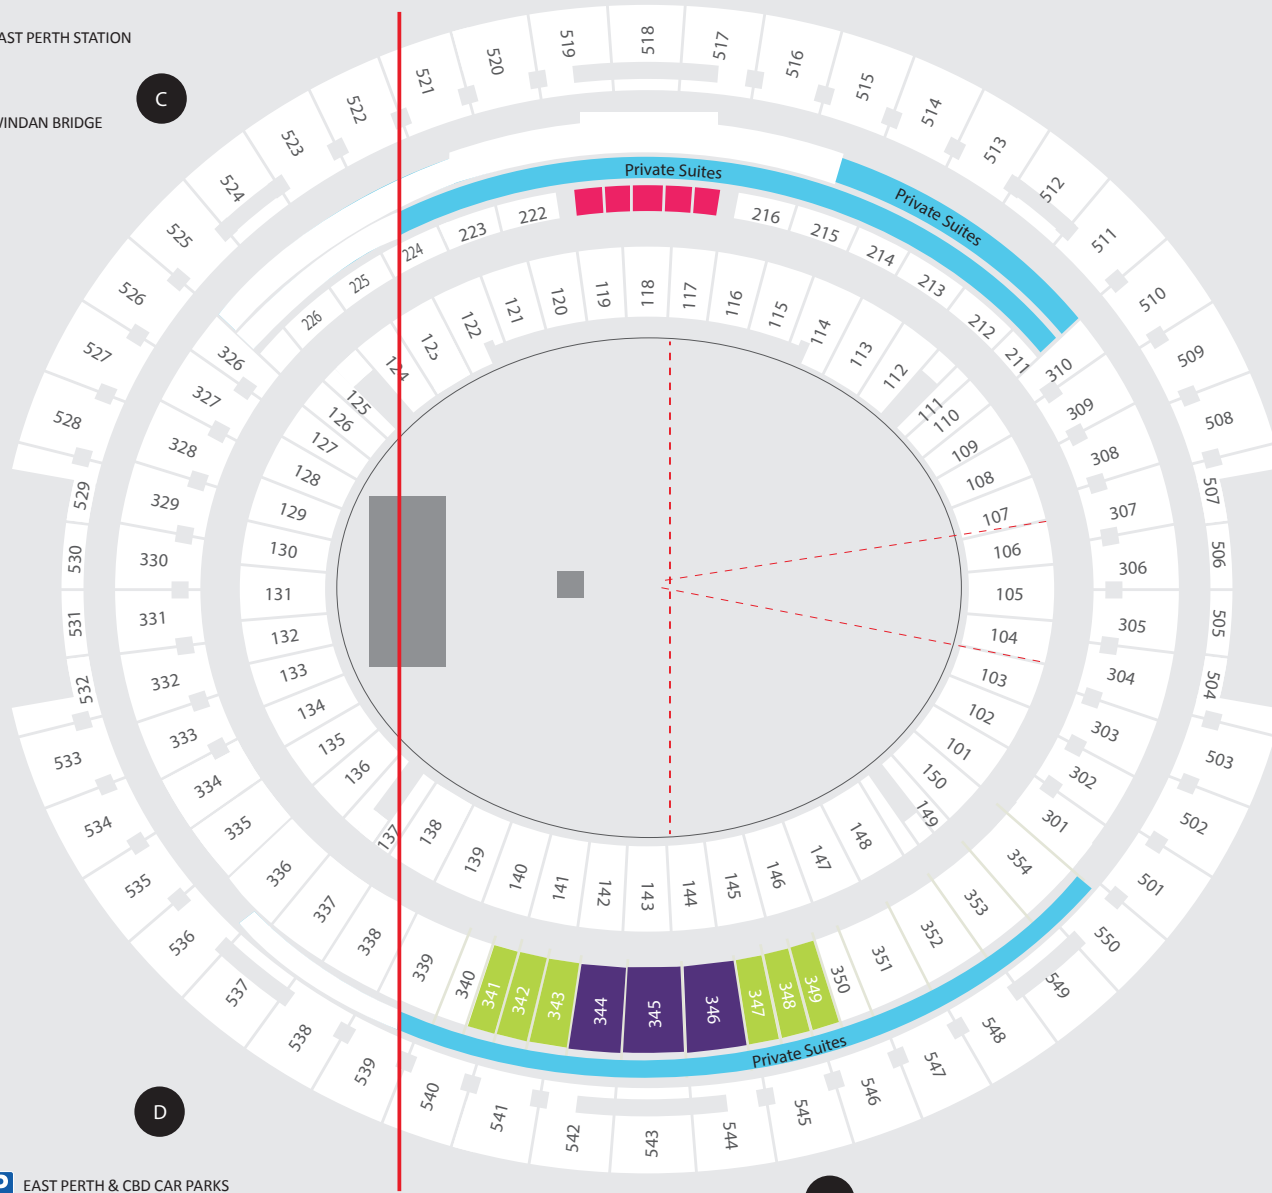

P EAST PERTH CAR PARKS

EAST PERTH STATION

WINDAN BRIDGE **C**

PERTH STADIUM STATION

TAXI

B

A

D

E

P EAST PERTH & CBD CAR PARKS

SWAN RIVER PEDESTRIAN BRIDGE
 NELSON AVE BUS STAND

PERTH STADIUM BUS STATION

VICTORIA PARK DRIVE

SWAN RIVER

PERTH STADIUM

Private Suites

Open Corporate Reserve

Sports Lounge

Victory Lounge

Gates

MAP NOT TO SCALE
SUBJECT TO CHANGE