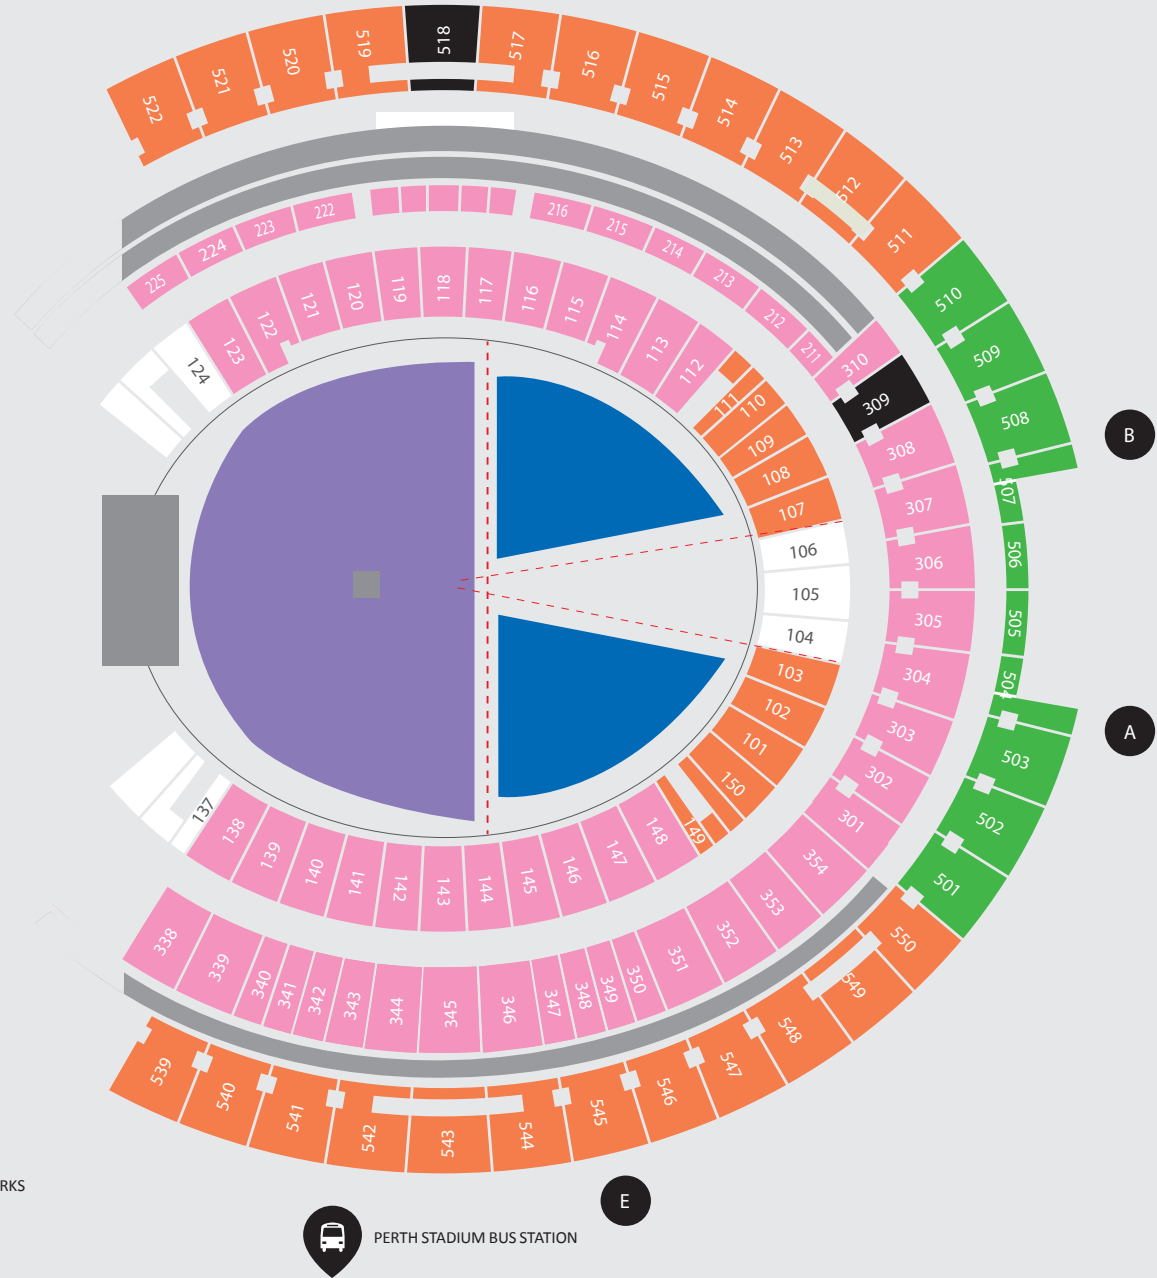

P EAST PERTH CAR PARKS

EAST PERTH STATION

WINDAN BRIDGE

C

FRIDAY 2 MARCH 2018

PERTH STADIUM STATION

TAXI

B

A

D

E

P EAST PERTH & CBD CAR PARKS

SWAN RIVER
PEDESTRIAN BRIDGE
NELSON AVE BUS STAND

PERTH STADIUM BUS STATION

VICTORIA PARK DRIVE

SWAN RIVER

PERTH STADIUM

A- Reserved

B-Reserved

C-Reserved

GA Front (Standing)

GA Rear (Standing)

Alcohol Free

MAP NOT TO SCALE
SUBJECT TO CHANGE