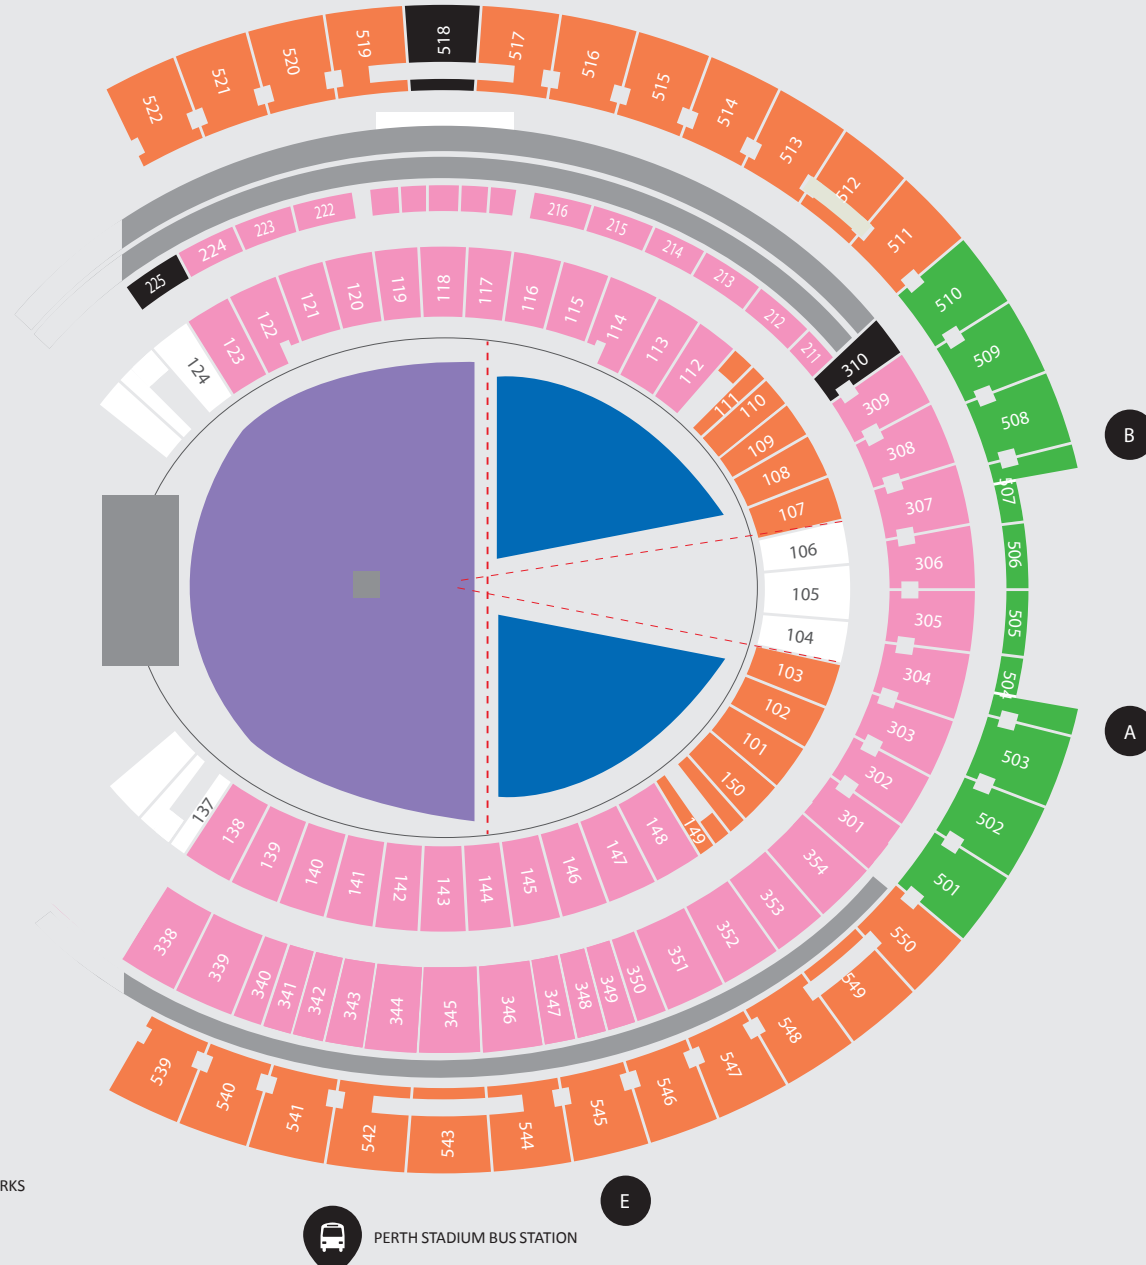

PERTH STADIUM

A- Reserved

B-Reserved

C-Reserved

GA Front (Standing)

GA Rear (Standing)

Alcohol Free

MAP NOT TO SCALE
SUBJECT TO CHANGE

P EAST PERTH CAR PARKS

EAST PERTH STATION

WINDAN BRIDGE

SATURDAY 3 MARCH 2018

PERTH STADIUM STATION

TAXI

VICTORIA PARK DRIVE

SWAN RIVER

P EAST PERTH & CBD CAR PARKS

SWAN RIVER
PEDESTRIAN BRIDGE
NELSON AVE BUS STAND

PERTH STADIUM BUS STATION

A- Reserved
GA Front (Standing)

B-Reserved
GA Rear (Standing)

C-Reserved
Alcohol Free

MAP NOT TO SCALE
SUBJECT TO CHANGE